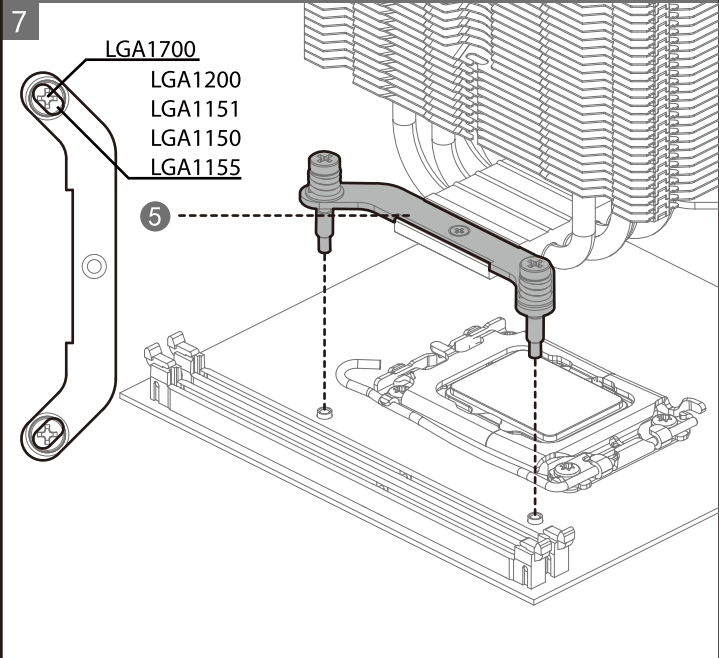

INTEL LGA 1700/1200/1151/1150/1155