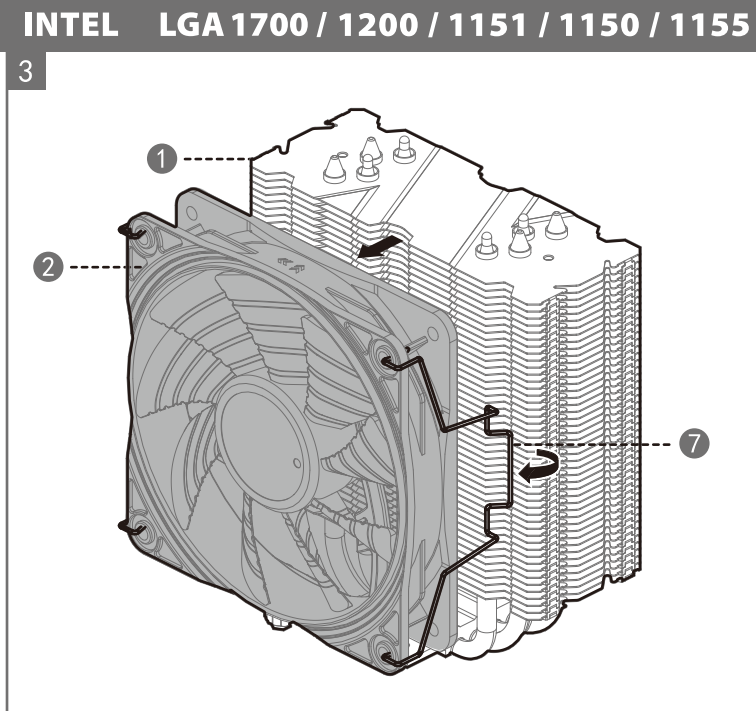

GAMMAXX 400 /GTE Series

120mm Single Tower CPU Cooler

- GAMMAXX 400G
- GAMMAXX 400K
- GAMMAXX 400S
- GAMMAXX 400 V2(Red)
- GAMMAXX 400 V2(Blue)
- GAMMAXX GTE V2(Black)
- GAMMAXX GTE V2(White)

www.deepcool.com