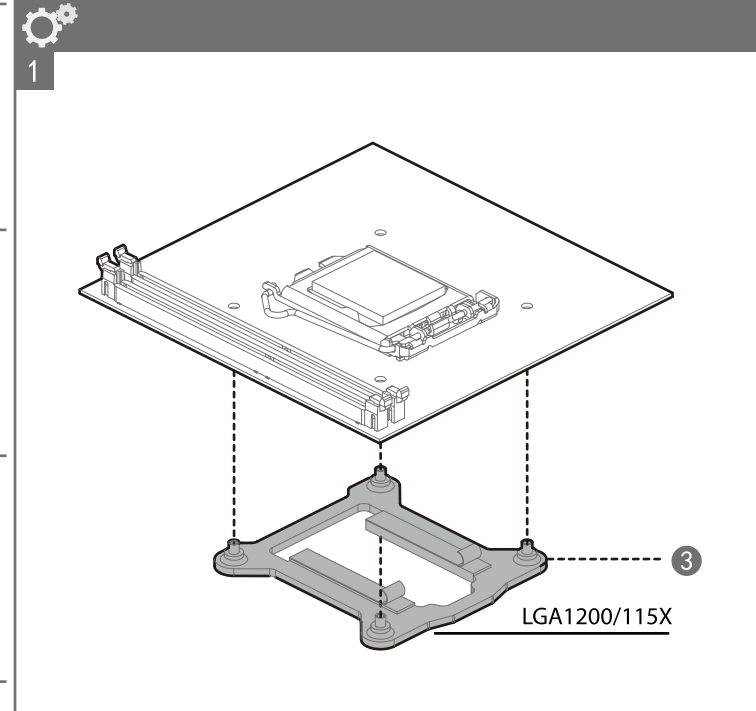

GAMMAXX 400 /GTE Series

120mm Single Tower CPU Cooler

- GAMMAXX 400G
- GAMMAXX 400K
- GAMMAXX 400S
- GAMMAXX 400 V2(Red)
- GAMMAXX 400 V2(Blue)
- GAMMAXX GTE V2(Black)
- GAMMAXX GTE V2(White)

www.deepcool.com