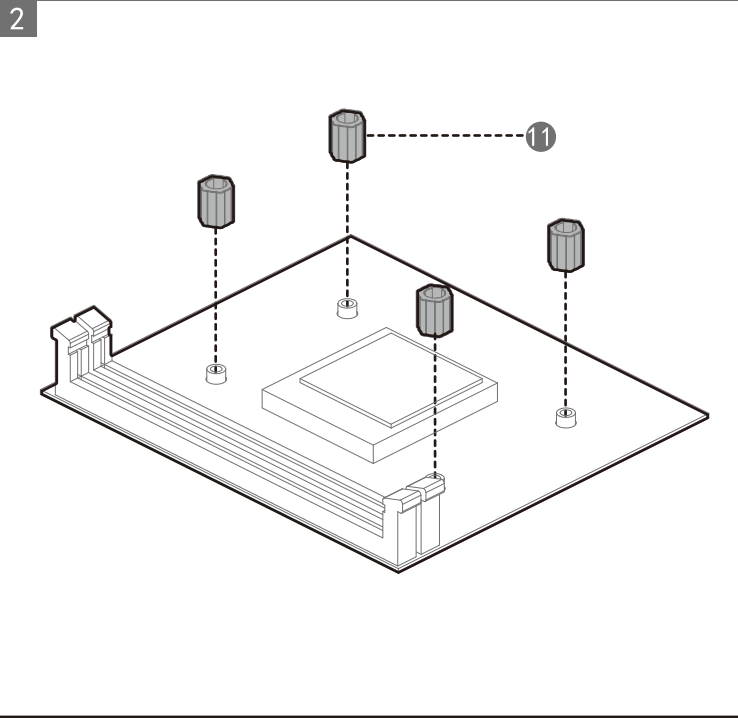

INTEL LGA 1700/1200/1151/1150/1155

AMD AM4

AMD AM4