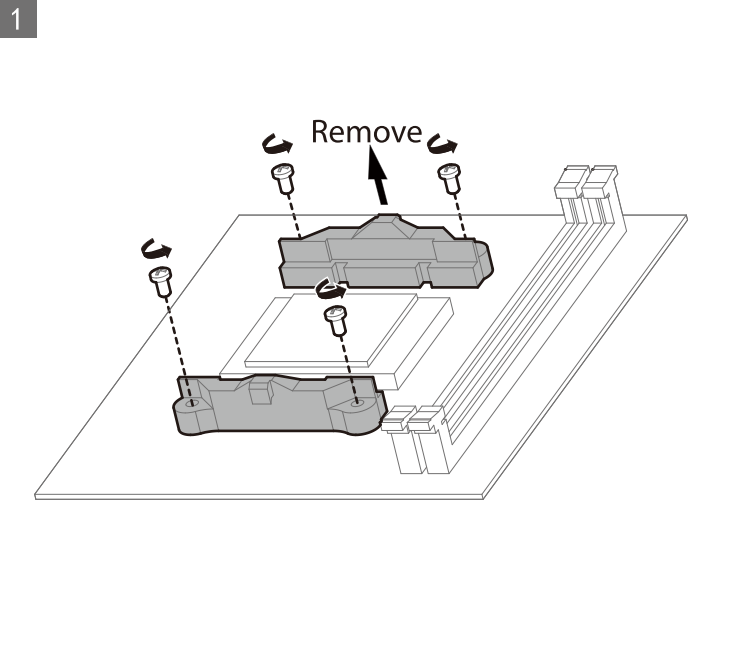

INTEL LGA 1700/1200/1151/1150/1155

AMD AM4

AMD AM4