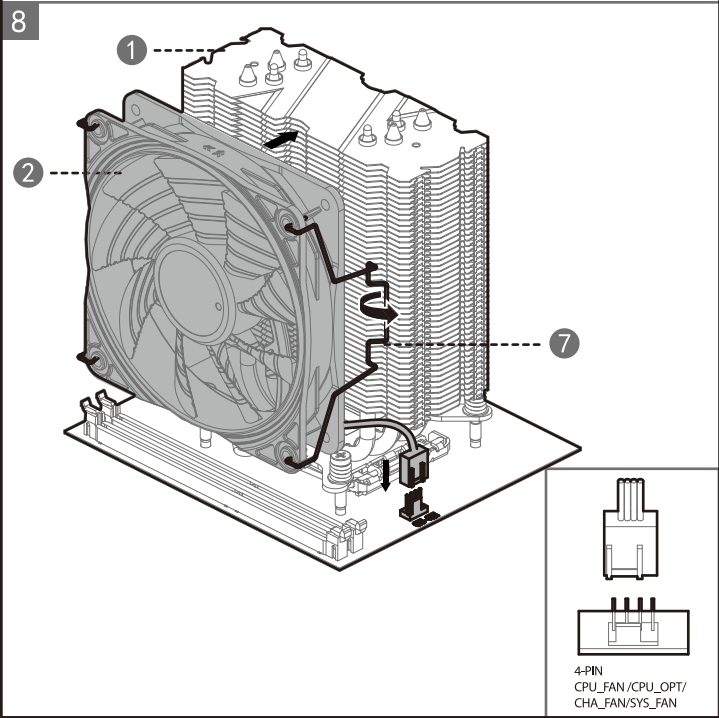

INTEL LGA 1700/1200/1151/1150/1155