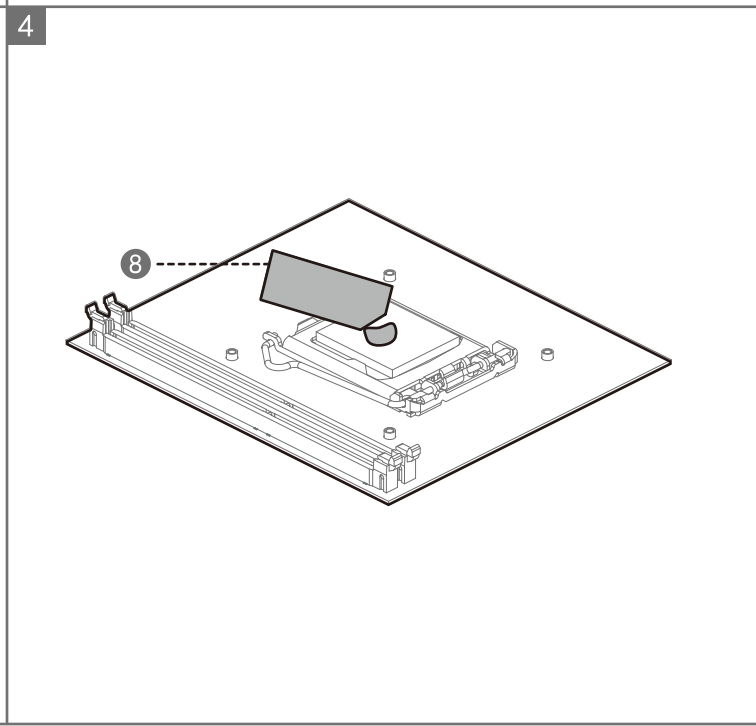

GAMMAXX 400 /GTE Series

120mm Single Tower CPU Cooler

- GAMMAXX 400G
- GAMMAXX 400K
- GAMMAXX 400S
- GAMMAXX 400 V2(Red)
- GAMMAXX 400 V2(Blue)
- GAMMAXX GTE V2(Black)
- GAMMAXX GTE V2(White)

www.deepcool.com