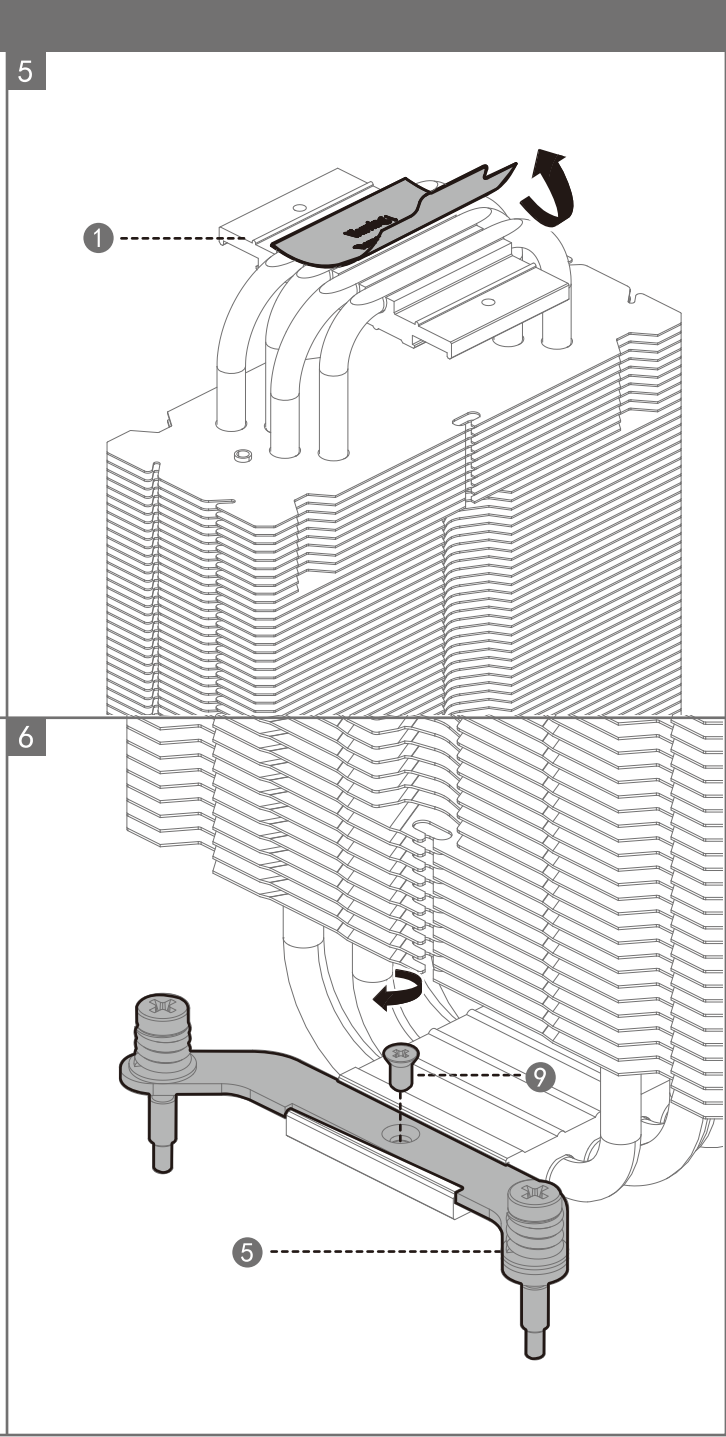

GAMMAXX 400 /GTE Series

120mm Single Tower CPU Cooler

- GAMMAXX 400G
- GAMMAXX 400K
- GAMMAXX 400S
- GAMMAXX 400 V2(Red)
- GAMMAXX 400 V2(Blue)
- GAMMAXX GTE V2(Black)
- GAMMAXX GTE V2(White)

www.deepcool.com