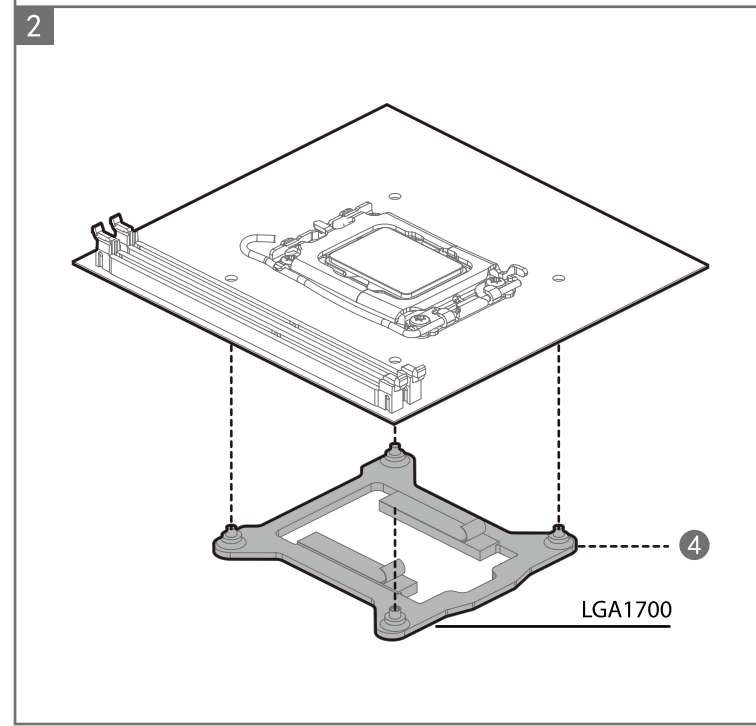

GAMMAXX 400 /GTE Series

120mm Single Tower CPU Cooler

- GAMMAXX 400G
- GAMMAXX 400K
- GAMMAXX 400S
- GAMMAXX 400 V2(Red)
- GAMMAXX 400 V2(Blue)
- GAMMAXX GTE V2(Black)
- GAMMAXX GTE V2(White)

www.deepcool.com