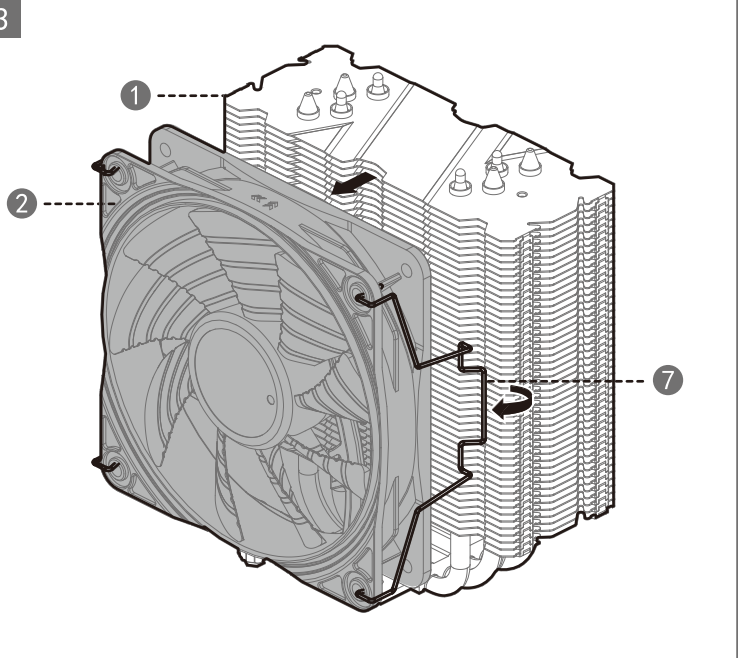

INTEL LGA 1700/1200/1151/1150/1155

AMD AM4

AMD AM4