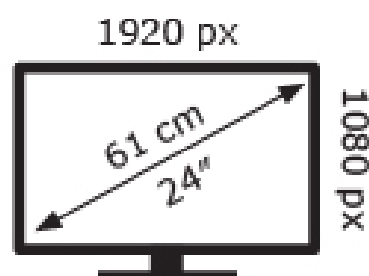

ENERG

ViewSonic

XG2405 / XG2405-2 / VS17984

22 kWh/1000h

2019/2013