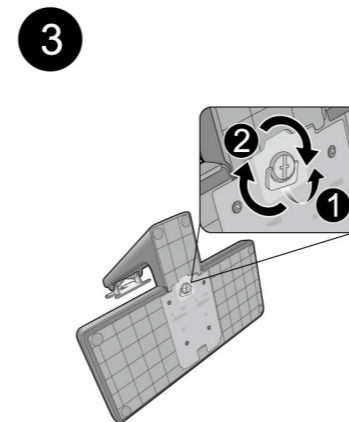

LCD Monitor Quick Start Guide

Stylish Monitor with Eye Care Technology | G Series

DN: GW70-EQ-V1

© 2021 BenQ Corporation. All rights reserved. Rights of modification reserved.

or

6 Video

7 Audio

GL2070 / GW2270

GW2270H / GW2470H / GW2470HL / GW2470LE /
GW2475H / GW2475HE / GW2870H / GC2870H

GW2270HM / GW2470HM /
GW2470ML / GW2470EM

7