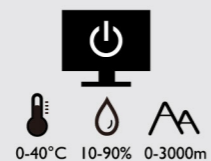

LCD Monitor Quick Start Guide

Stylish Monitor with Eye Care Technology | G Series

DN: GW70-EQ-V1

© 2021 BenQ Corporation. All rights reserved. Rights of modification reserved.

Audio
(Optional)

or

6 Video

7 Audio

GL2070 / GW2270

GW2270H / GW2470H / GW2470HL / GW2470LE /
GW2475H / GW2475HE / GW2870H / GC2870H

GW2270HM / GW2470HM /
GW2470ML / GW2470EM

7