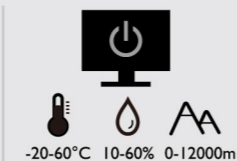

LCD Monitor Quick Start Guide

Stylish Monitor with Eye Care Technology | G Series

DN: GW70-EQ-V1

© 2021 BenQ Corporation. All rights reserved. Rights of modification reserved.

or

6 Video

7 Audio

GL2070 / GW2270

GW2270H / GW2470H / GW2470HL / GW2470LE /
GW2475H / GW2475HE / GW2870H / GC2870H

GW2270HM / GW2470HM /
GW2470ML / GW2470EM

7