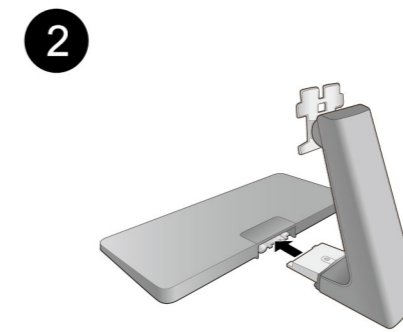

LCD Monitor Quick Start Guide

Stylish Monitor with Eye Care Technology | G Series

DN: GW70-EQ-V1

© 2021 BenQ Corporation. All rights reserved. Rights of modification reserved.

or

6 Video

7 Audio

GL2070 / GW2270

GW2270H / GW2470H / GW2470HL / GW2470LE /
GW2475H / GW2475HE / GW2870H / GC2870H

GW2270HM / GW2470HM /
GW2470ML / GW2470EM

7