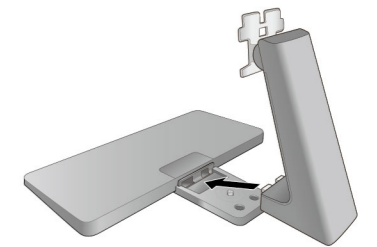

LCD Monitor Quick Start Guide

Stylish Monitor with Eye Care Technology | G Series

DN: GW70-EQ-V1

© 2021 BenQ Corporation. All rights reserved. Rights of modification reserved.

or

6 Video

7 Audio

GL2070 / GW2270

GW2270H / GW2470H / GW2470HL / GW2470LE /
GW2475H / GW2475HE / GW2870H / GC2870H

GW2270HM / GW2470HM /
GW2470ML / GW2470EM

7