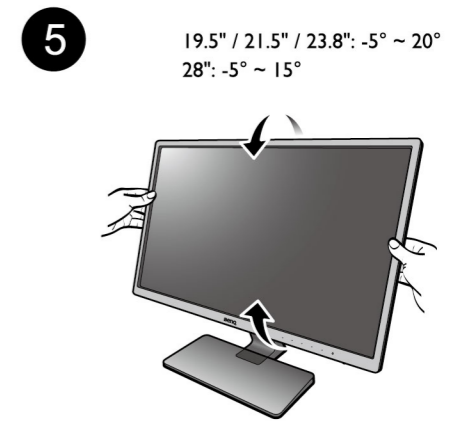

LCD Monitor Quick Start Guide

Stylish Monitor with Eye Care Technology | G Series

DN: GW70-EQ-V1

© 2021 BenQ Corporation. All rights reserved. Rights of modification reserved.

or

6 Video

7 Audio

GL2070 / GW2270

GW2270H / GW2470H / GW2470HL / GW2470LE /
GW2475H / GW2475HE / GW2870H / GC2870H

GW2270HM / GW2470HM /
GW2470ML / GW2470EM

7