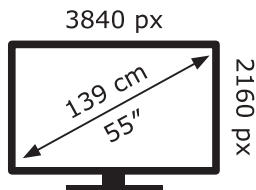

ENERG

LG Electronics

OLED55A26LA

72 kWh/1000h

ABCDEF**G**

138 kWh/1000h

2019/2013