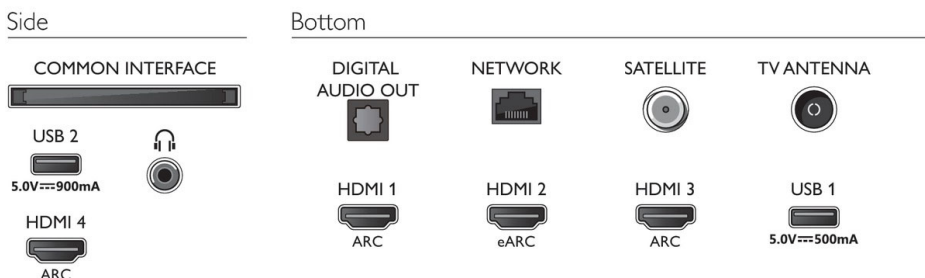

Design

- Colors of TV: Light silver bezel
- Stand design: Light silver V sticks

Dimensions

- Box dimensions (W x H x D): 1240.0 x 785.0 x 150.0 mm
- Set dimensions (W x H x D): 1115.6 x 644.7 x 80.6 mm
- Set dimensions with stand (W x H x D): 1115.6 x 715.9 x 269.8 mm
- Stand dimensions (W x H x D): 729.2 x 70.0 x 269.8 mm
- Product weight: 12.6 kg
- Product weight (+stand): 13.0 kg
- Weight incl. Packaging: 17.0 kg
- Wall mount compatible: 200 x 300 mm

Accessories

- Included accessories: Remote Control, Quick start guide, Legal and safety brochure, Power cord, Table top stand, 2 x AAA Batteries

Connections

Issue date 2022-10-25

Version: 2.2.1

12 NC: 8670 001 82986
EAN: 87 18863 03480 4