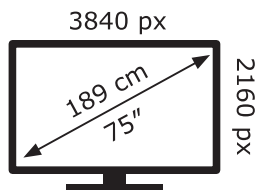

ENERG ⚡

LG Electronics

75UP75006LC

171 kWh/1000h

ABCDEF**G**

191 kWh/1000h

2019/2013