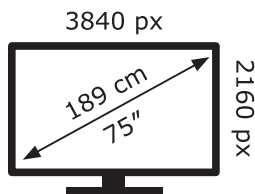

ENERG ⚡

LG Electronics

75QNED7S6QA

106 kWh/1000h

ABCDEF**G**

193 kWh/1000h

2019/2013