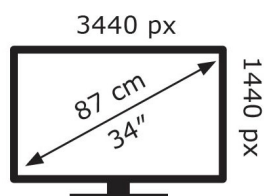

IIYAMA CORPORATION

XUB3493WQSU-B1

**40** kWh/1000h

ABCDEF **G**

**58** kWh/1000h

2019/2013