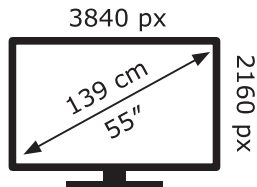

**ENERG** ⚡

**LG Electronics**

55UP81006LA

**99** kWh/1000h

ABCDEF**G**

**129** kWh/1000h

2019/2013