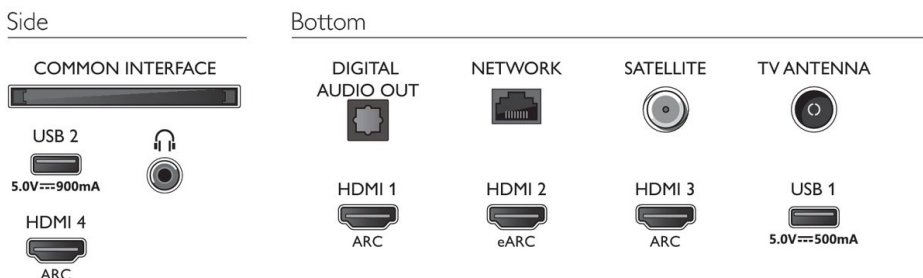

Design

- Colors of TV: Light silver bezel
- Stand design: Light silver V sticks

Dimensions

- Box dimensions (W x H x D): 1425.0 x 867.0 x 160.0 mm
- Set dimensions (W x H x D): 1289.9 x 749.7 x 80.9 mm
- Set dimensions with stand (W x H x D): 1289.9 x 819.7 x 269.8 mm
- Stand dimensions (W x H x D): 790.0 x 70.0 x 269.8 mm
- Product weight: 17.4 kg
- Product weight (+stand): 17.8 kg
- Weight incl. Packaging: 22.8 kg
- Wall mount compatible: 200 x 300 mm

Accessories

- Included accessories: Remote Control, Quick start guide, Legal and safety brochure, Power cord, Table top stand, 2 x AAA Batteries

Connections

Issue date 2022-08-30

Version: 2.1.1

12 NC: 8670 001 82988
EAN: 87 18863 03482 8