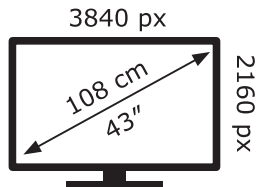

**ENERG** ⚡

**LG Electronics**

43NANO776PA

**66** kWh/1000h

ABCDEF**G**

**86** kWh/1000h

2019/2013