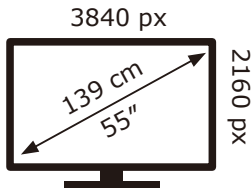

PHILIPS

55PUS8848/12

**61** kWh/1000h

2019/2013

PHILIPS

55PUS8848/12

**61** kWh/1000h

2019/2013