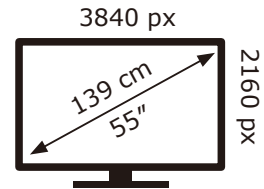

PHILIPS

55PUS8848/12

**61** kWh/1000h

2019/2013

PHILIPS

55PUS8848/12

**61** kWh/1000h

2019/2013