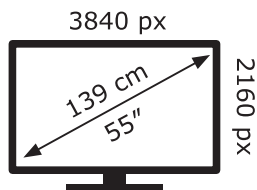

**ENERG** ⚡

LG Electronics

OLED55G1RLA

**107** kWh/1000h

ABCDEF**G**

**165** kWh/1000h

2019/2013