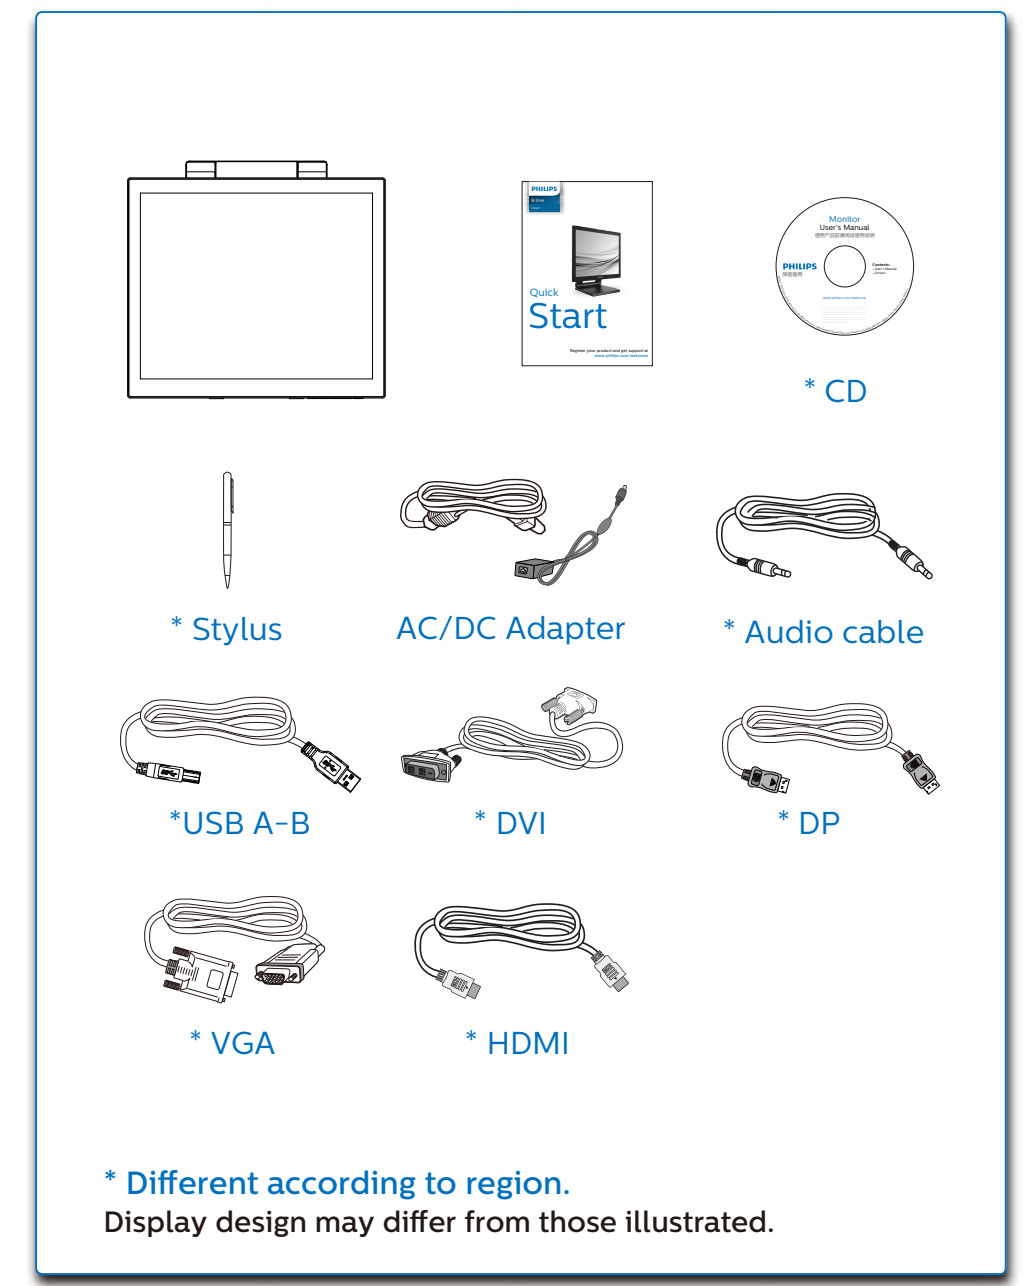

Register your product and get support at www.philips.com/welcome