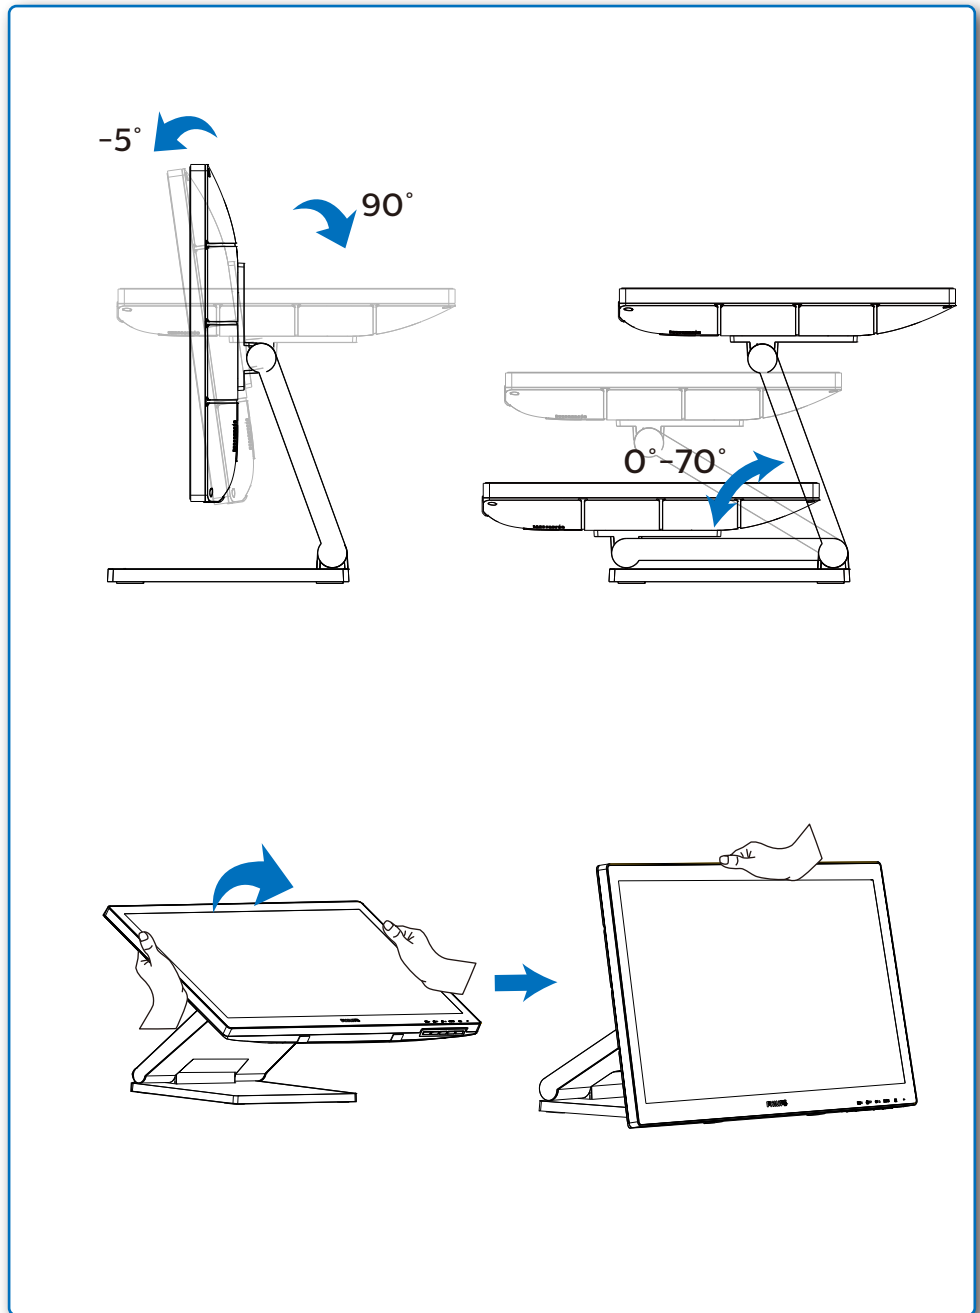

GRAPHIC DEVELOPMENT MMD	
Product name	
Project name	QSG
Project no.	
Finishing	Folded sheet
Scale	1:1
Size Spreads	594 (W) x 210 (H) mm
Size	148.5 (W) x 210 (H) mm
Operator(s)	
Date amended	2018
VERSION No.	13
APPROVAL	
QC Lithographer	
Product Manager	
Date Check	
ARTWORK DOCUMENT	
Paper	80gsm White, woodfree coated
Numbers of colours	2Cx2C
Spotcolor	
Aftertreatment	
☐ Cropping	
☐ Coating	
☐ Varnishing	
☐ Embossing	
☐ Cutterguide	
☐ Die-cut	
☐ Binding	
☐ Glue	

4