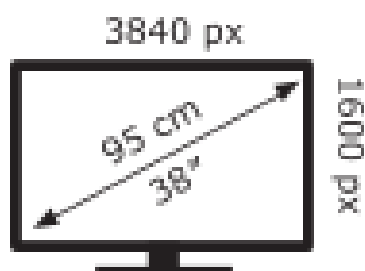

ENERG

BenQ

EW3880R

38 kWh/1000h

ABCDEF**G**

52 kWh/1000h

2019/2019