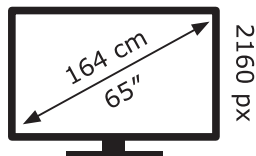

ENERG

LG Electronics

65UQ81006LB

100 kWh/1000h

ABCDEF**G**

141 kWh/1000h

3840 px

2019/2013