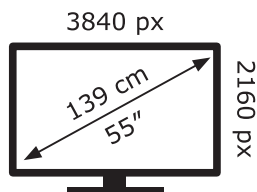

# ENERG

LG Electronics

55UP76703LB

**85** kWh/1000h

ABCDEF**G**

**109** kWh/1000h

2019/2013