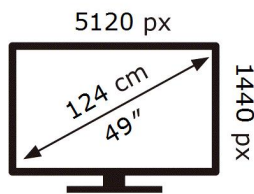

**ENERG**

**SAMSUNG**

S49A950UIU

**55** kWh/1000h

ABCDEF **G**

**HDR**

**95** kWh/1000h

2019/2013