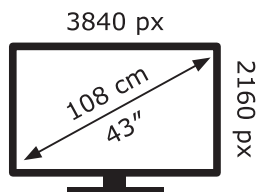

ENERG

LG Electronics

43UQ75006LF

54 kWh/1000h

ABCDEF**G**

HDR

80 kWh/1000h

2019/2013