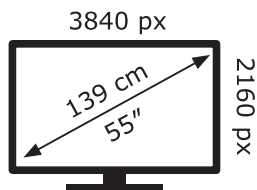

ENERG ⚡

LG Electronics

55UP77006LB

85 kWh/1000h

ABCDEF**G**

109 kWh/1000h

2019/2013