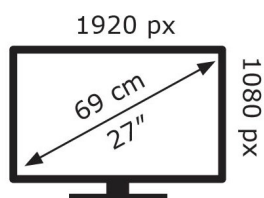

IIYAMA CORPORATION

XUB2796HSU-B1

20 kWh/1000h

2019/2013