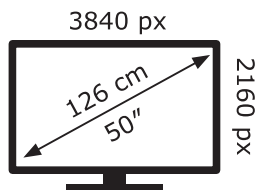

ENERG

LG Electronics

50NANO806PA

63 kWh/1000h

ABCDEF**G**

104 kWh/1000h

2019/2013