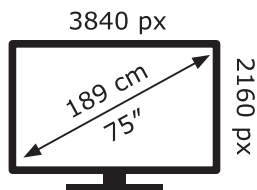

**ENERG** ⚡

**LG Electronics**

75NANO806PA

**111** kWh/1000h

ABCDEF**G**

**191** kWh/1000h

2019/2013