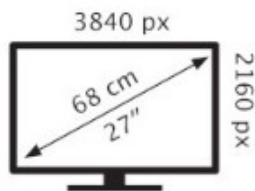

BenQ

SW271C

40 kWh/1000h

ABCDEF G

55 kWh/1000h

2019/2013