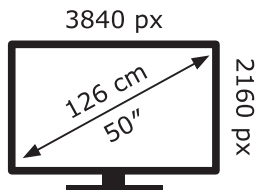

ENERG

LG Electronics

50UQ81006LB

65 kWh/1000h

ABCDEF**G**

89 kWh/1000h

2019/2013