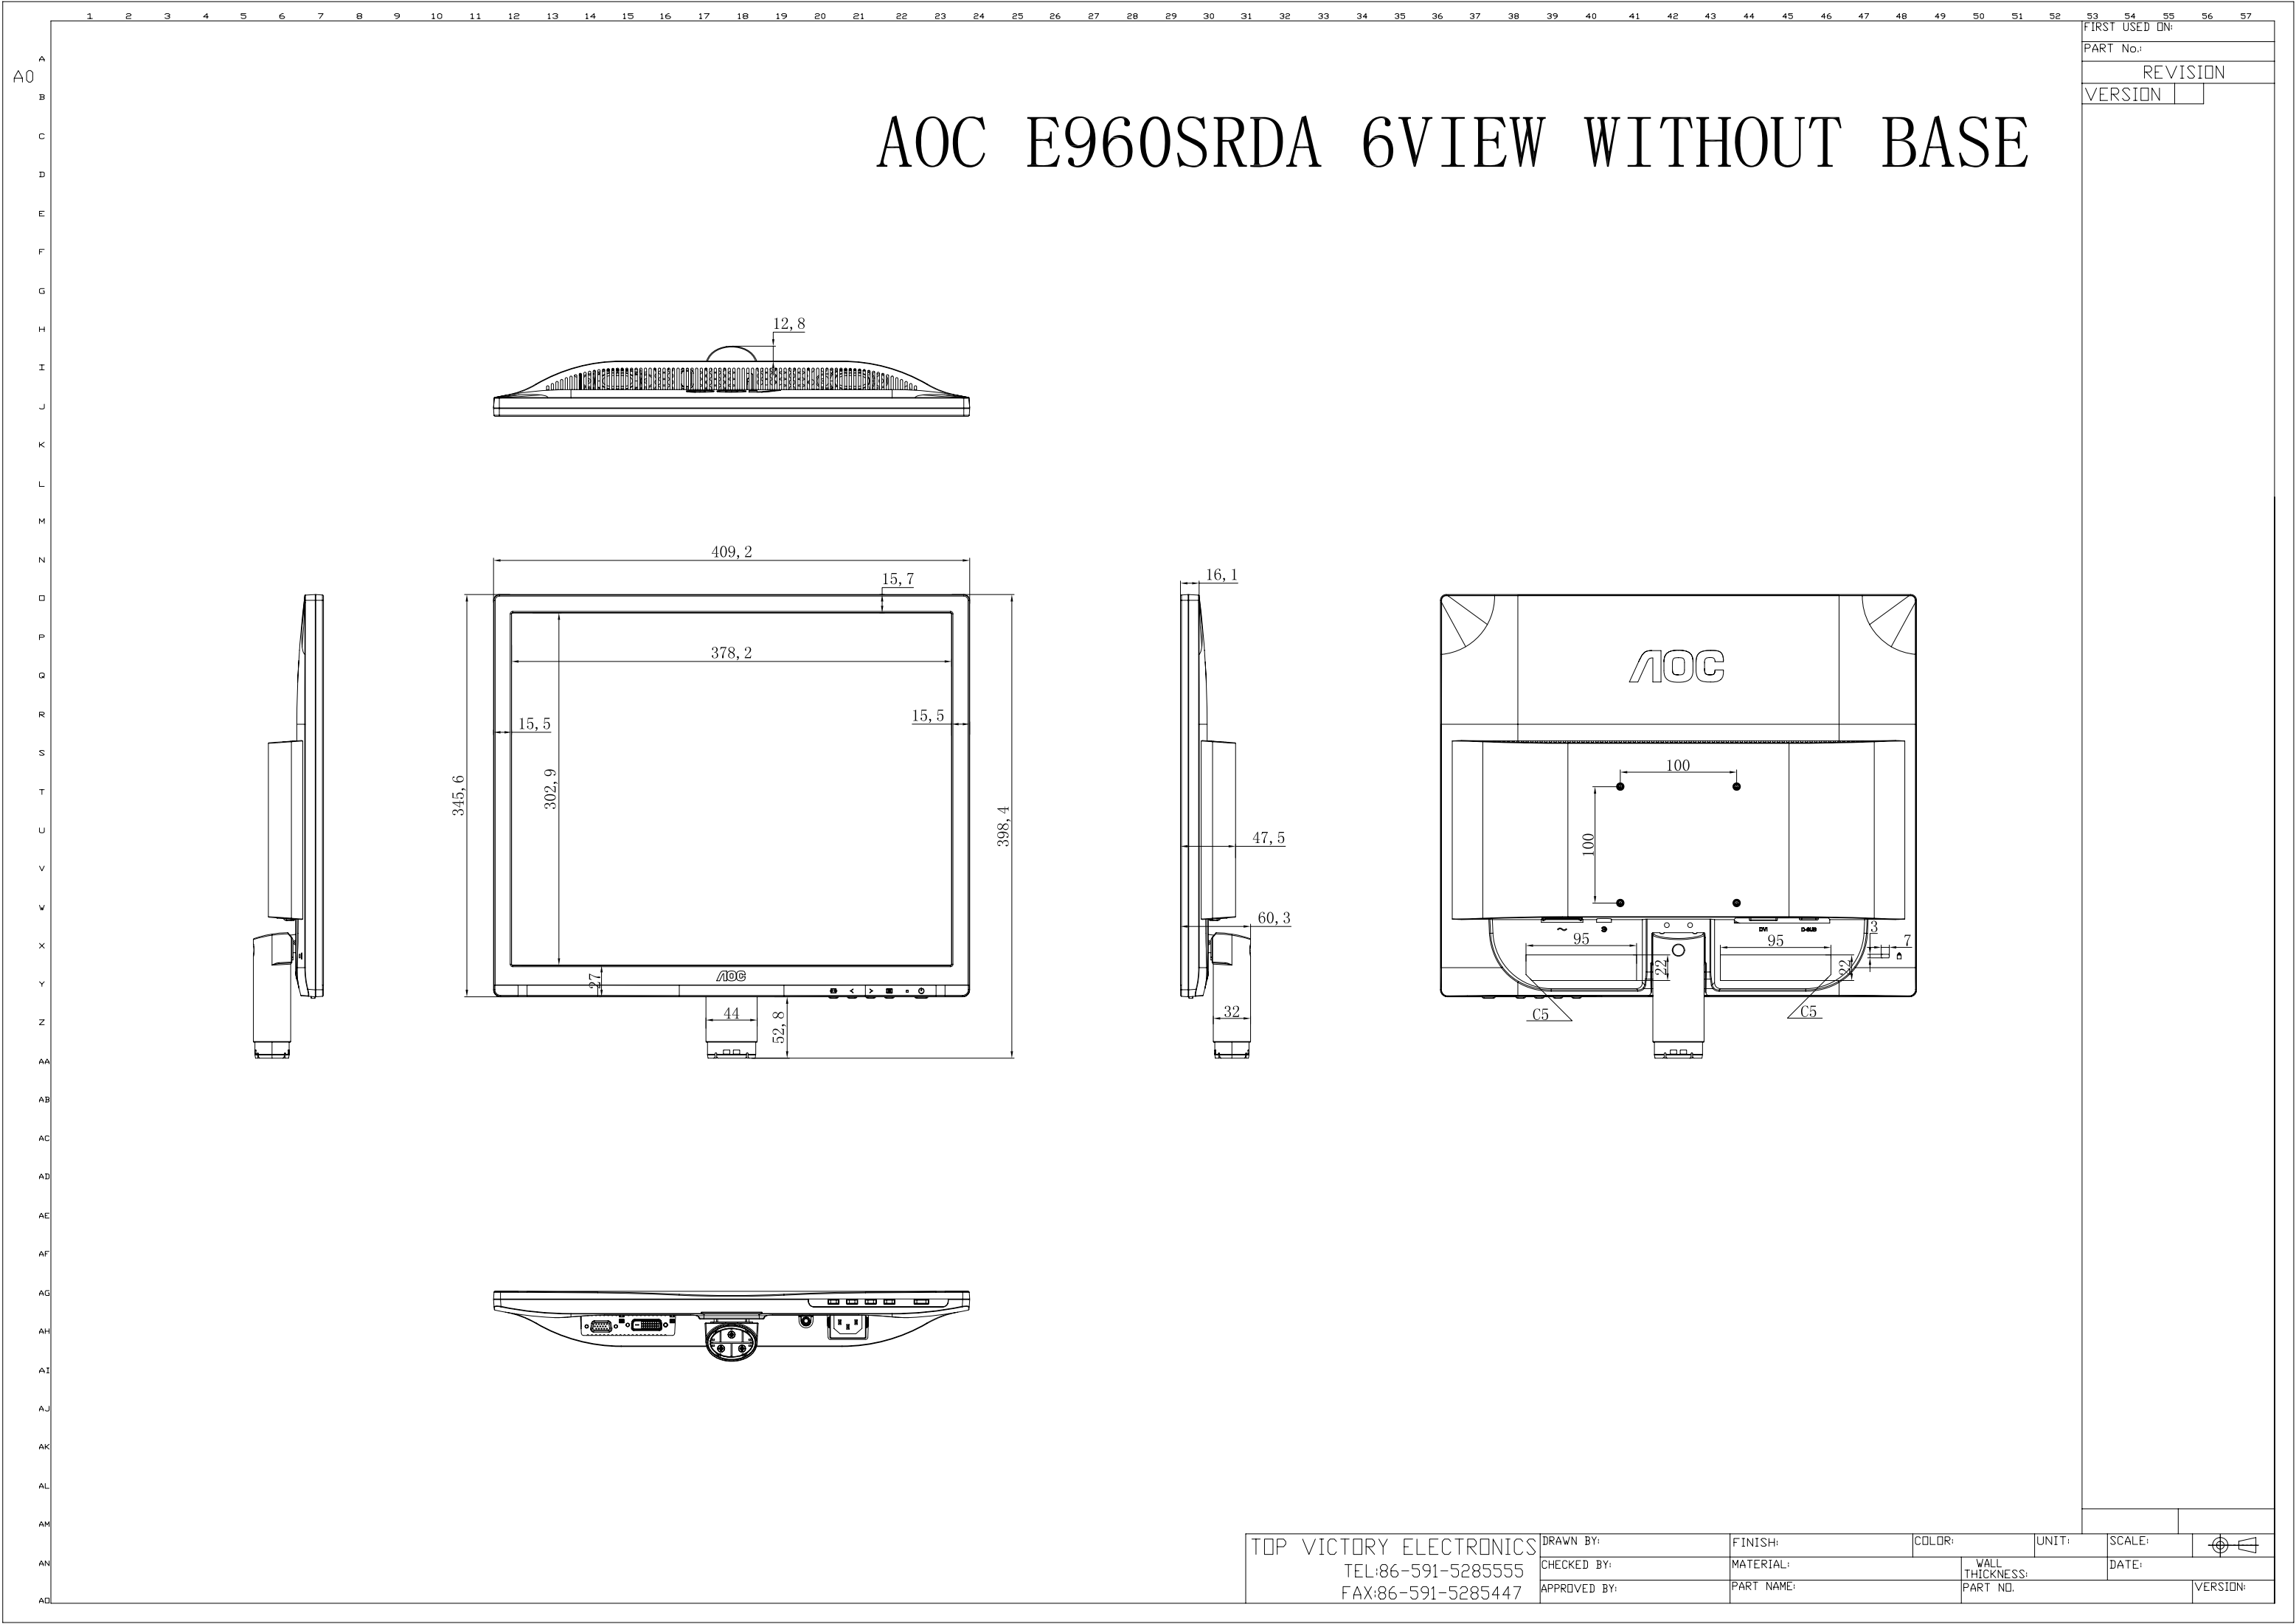

# AOC E960SRDA 6VIEW

FIRST USED ON:

PART No.:

REVISION

VERSION

TOP VICTORY ELECTRONICS TEL:86-591-5285555 FAX:86-591-5285447	DRAWN BY:	FINISH:	COLOR:	UNIT:	SCALE:	
	CHECKED BY:	MATERIAL:	WALL THICKNESS:	DATE:		
	APPROVED BY:	PART NAME:	PART NO.			VERSION:

COLOR:  
WALL THICKNESS:  
PART NO.:

UNIT:  
SCALE:  
DATE:  
VERSION: