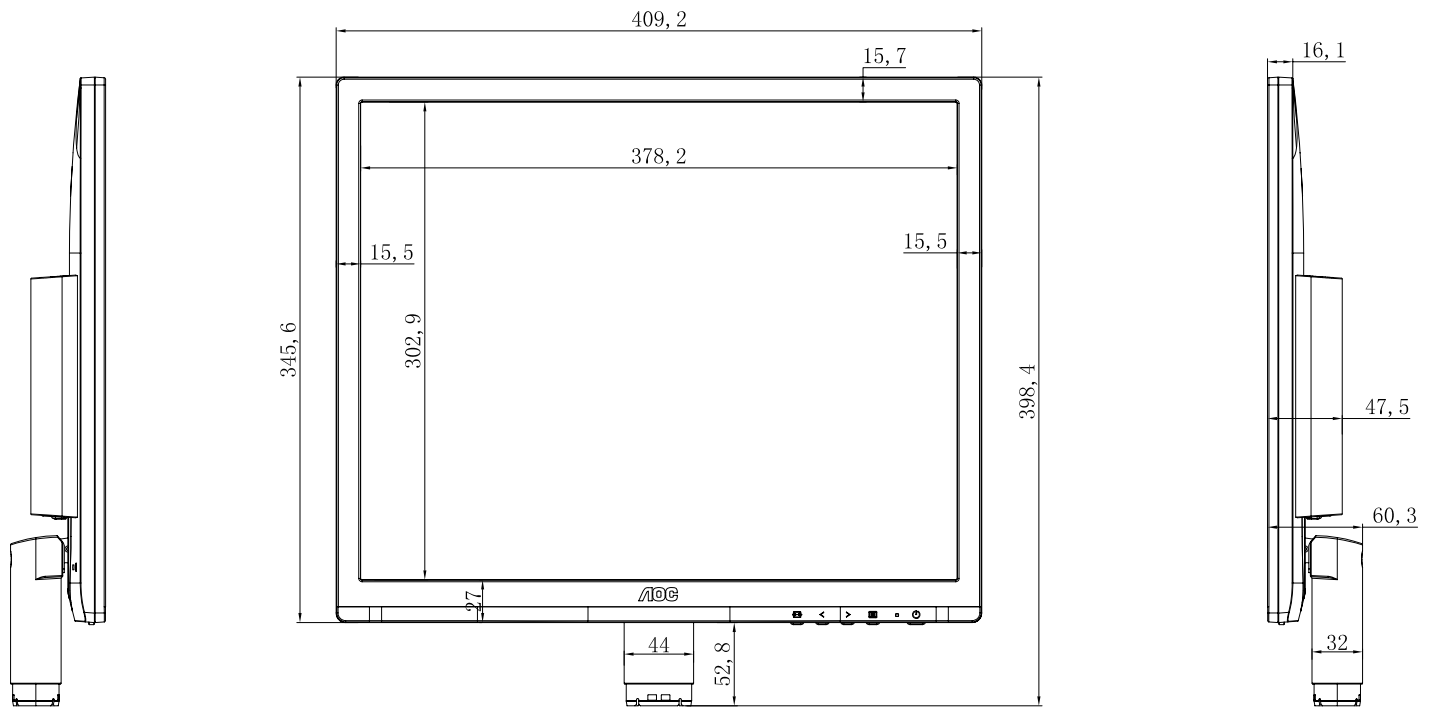

A0
B
C
D
E
F
G
H
I
J
K
L
M
N
O
P
Q
R
S
T
U
V
W
X
Y
Z
AA
AB
AC
AD
AE
AF
AG
AH
AI
AJ
AK
AL
AM
AN
AO

1 2 3 4 5 6 7 8 9 10 11 12 13 14 15 16 17 18 19 20 21 22 23 24 25 26 27 28 29 30 31 32 33 34 35 36 37 38 39 40 41 42 43 44 45 46 47 48 49 50 51 52 53 54 55 56 57

AOC E960SRDA 6VIEW WITHOUT BASE

FIRST USED ON:

PART No.:

REVISION

VERSION

TOP VICTORY ELECTRONICS
TEL:86-591-5285555
FAX:86-591-5285447

DRAWN BY:
CHECKED BY:
APPROVED BY:

FINISH:
MATERIAL:
PART NAME:

COLOR:
WALL THICKNESS:
PART NO.:

UNIT:
SCALE:
DATE:
VERSION: