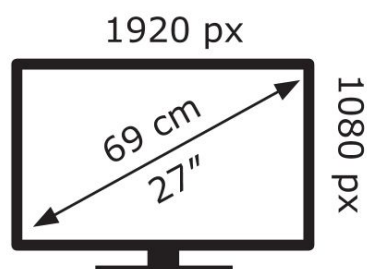

ENERGY

ViewSonic

VS17961

26 kWh/1000h

ABCDEF**G**

42 kWh/1000h

2019/2013